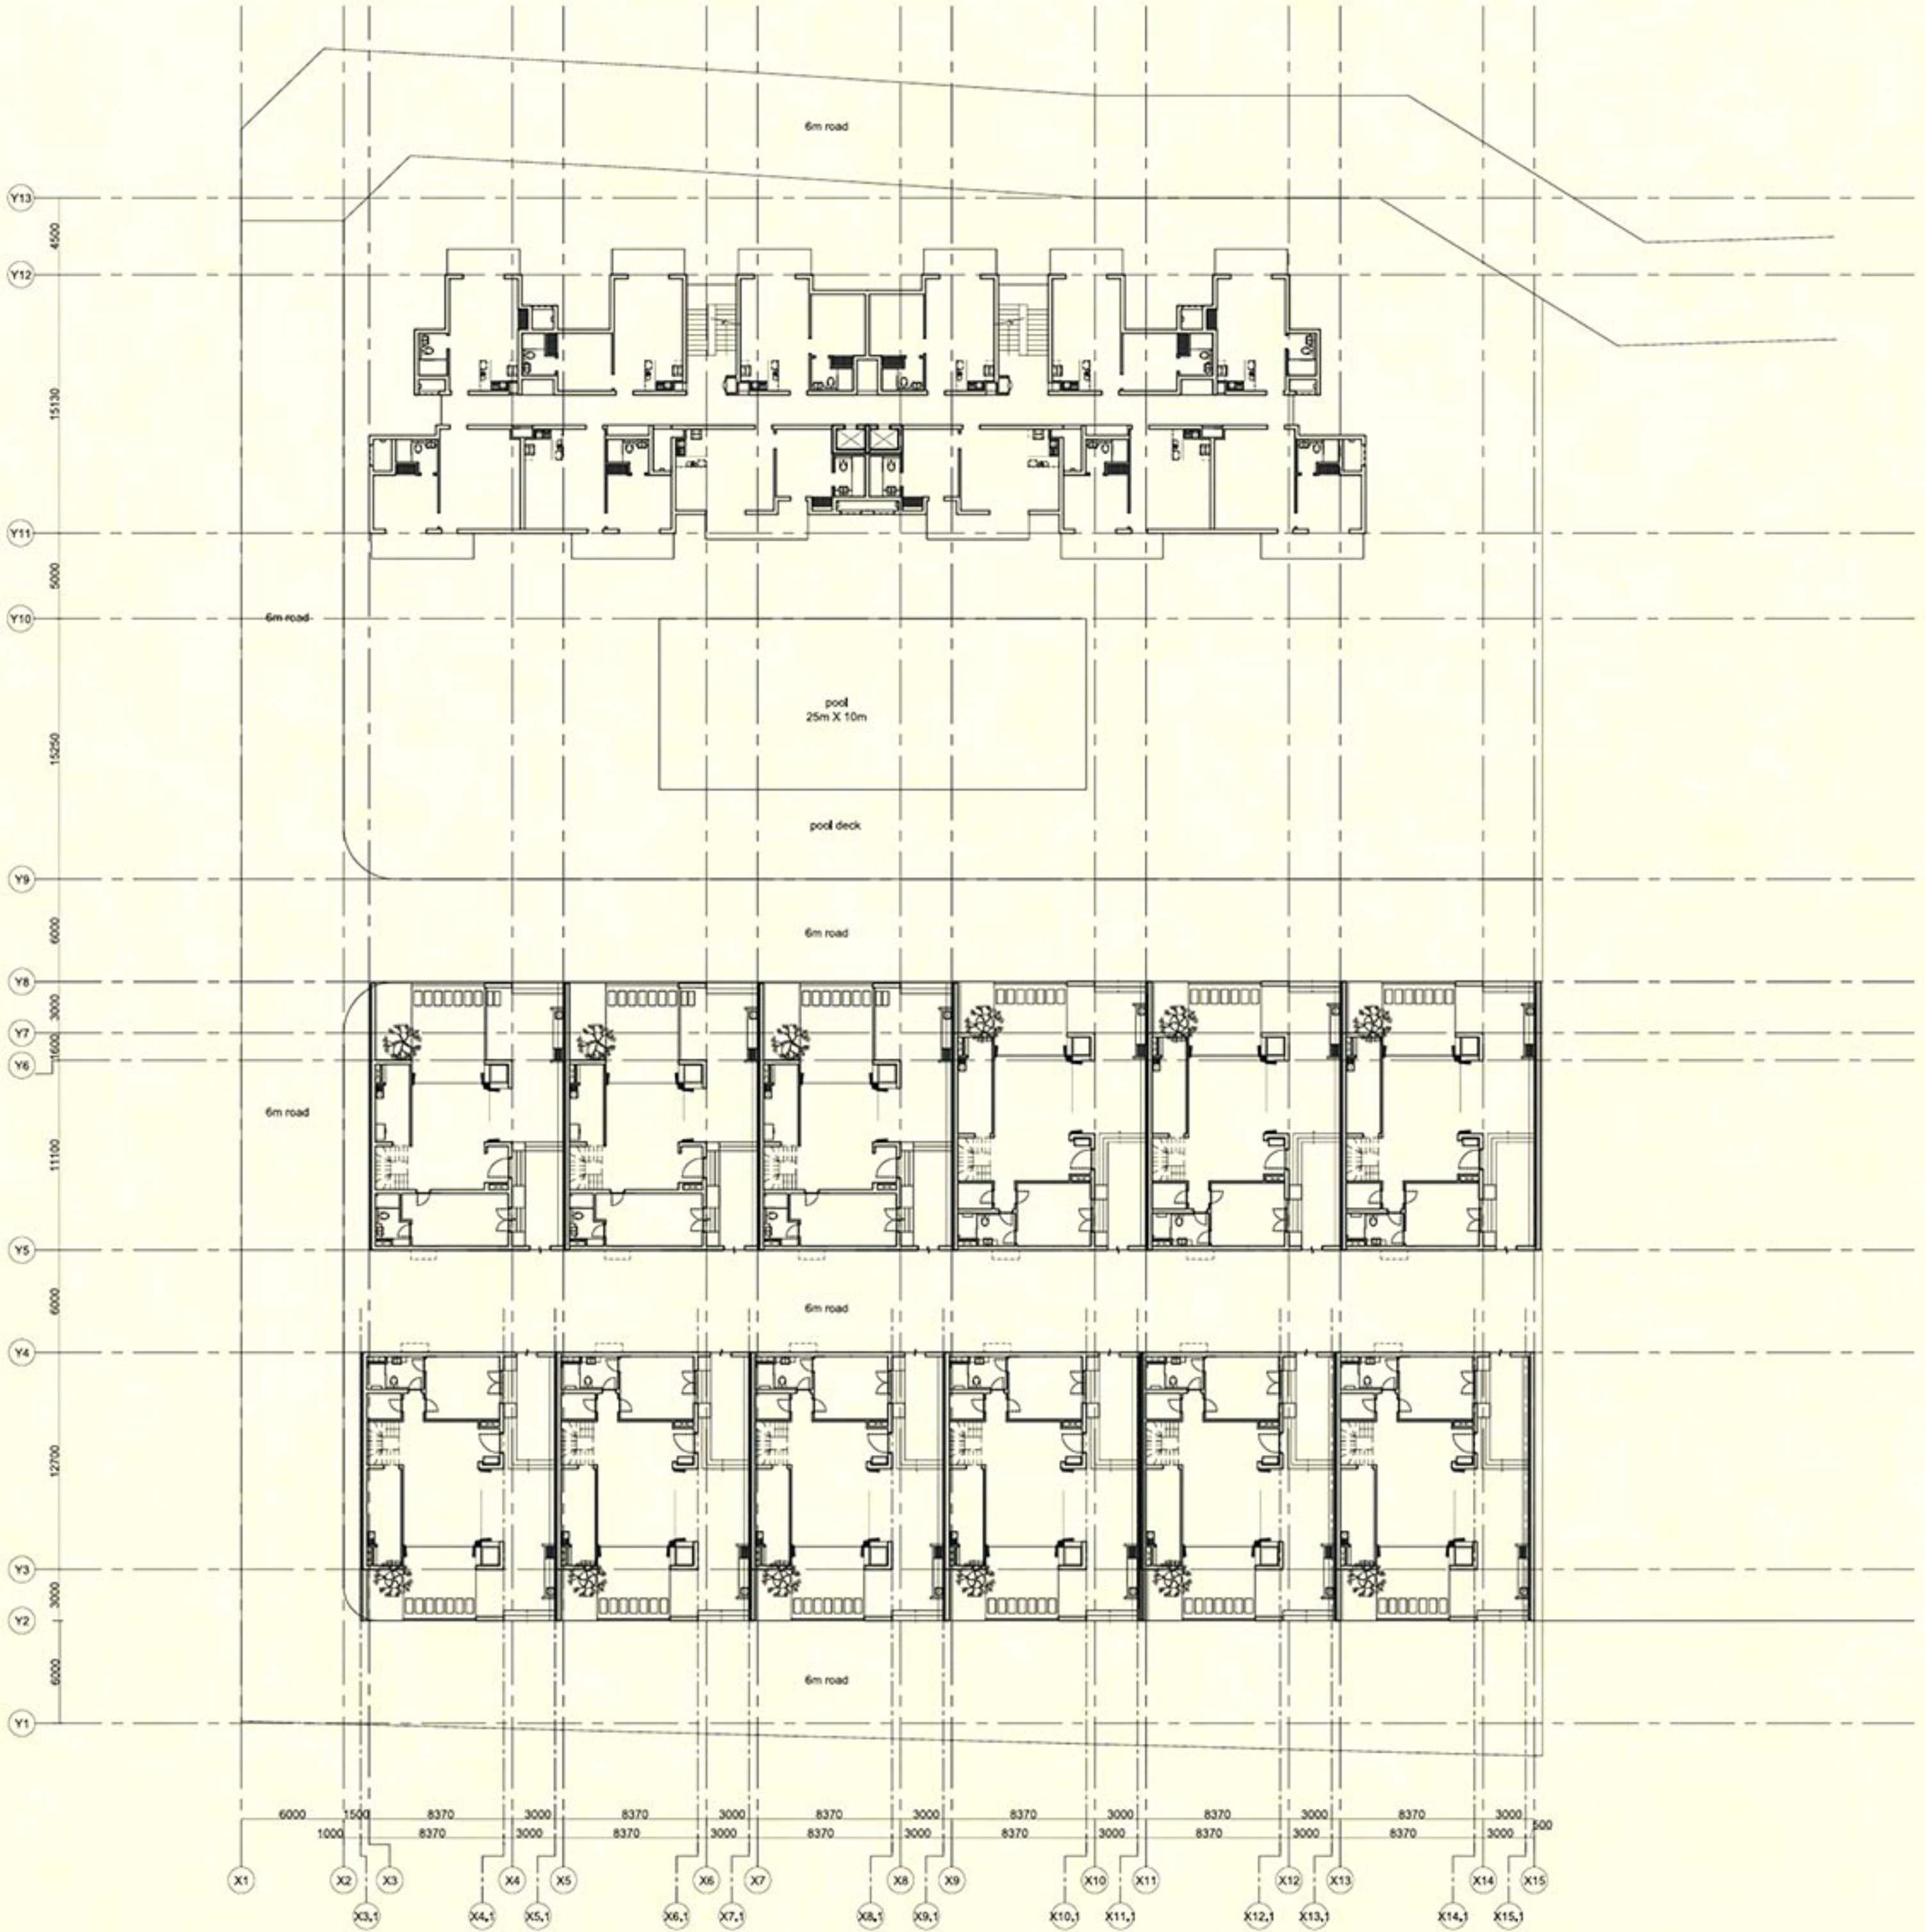

OVERALL SITE PLAN